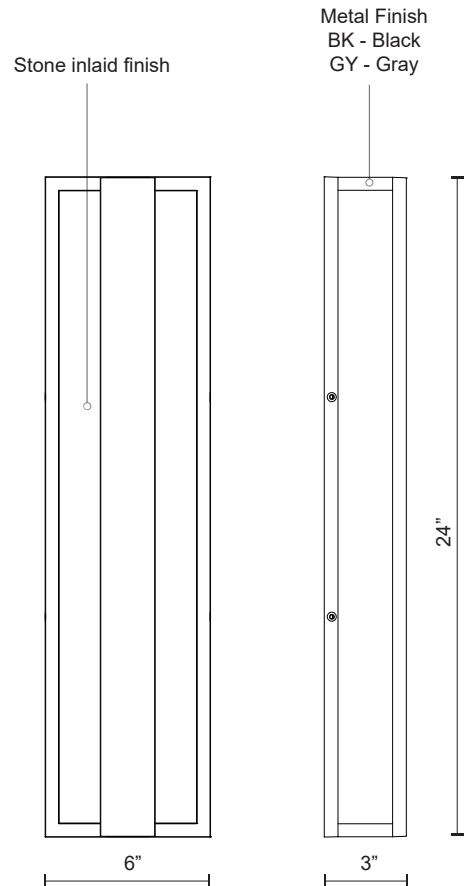

## SPECIFICATION DETAILS

<b>Fixture Dimensions</b>	W6" x H24" x E3"
<b>Light Source</b>	AC LED Module
<b>Wattage</b>	31W
<b>Total Lumens</b>	2400lm
<b>Delivered Lumens</b>	BK-494lm; GY-539lm;
<b>Voltage</b>	120V
<b>Color Temperature</b>	3000K
<b>CRI (Ra)</b>	90CRI
<b>Optional Color Temps</b>	2700K - 5000K Available, Minimum Order Quantities Apply
<b>LED Rated Life</b>	50,000 hours
<b>Dimming</b>	100% - 10%, ELV Dimmer (Not Included)
<b>Diffuser Details</b>	Frosted PC Diffuser
<b>ADA Compliant</b>	Yes
<b>Location</b>	Wet
<b>Illumination Direction</b>	Backlit
<b>Mounting Style</b>	All Orientation; Wall;
<b>Paint Finish</b>	BK02; GY01;

## DESCRIPTION

Stone elements and metal join together, resulting in masculine elegance. This exterior wall light consists of a 24 inch long metal rectangle with a stone inlay that is flush against the mounting plane, then another slim metal rectangle is suspended just atop of it. LED glow flows from the concealed inner surface. Caspian is suitable for exterior use. Chose from black or gray metal finishes.